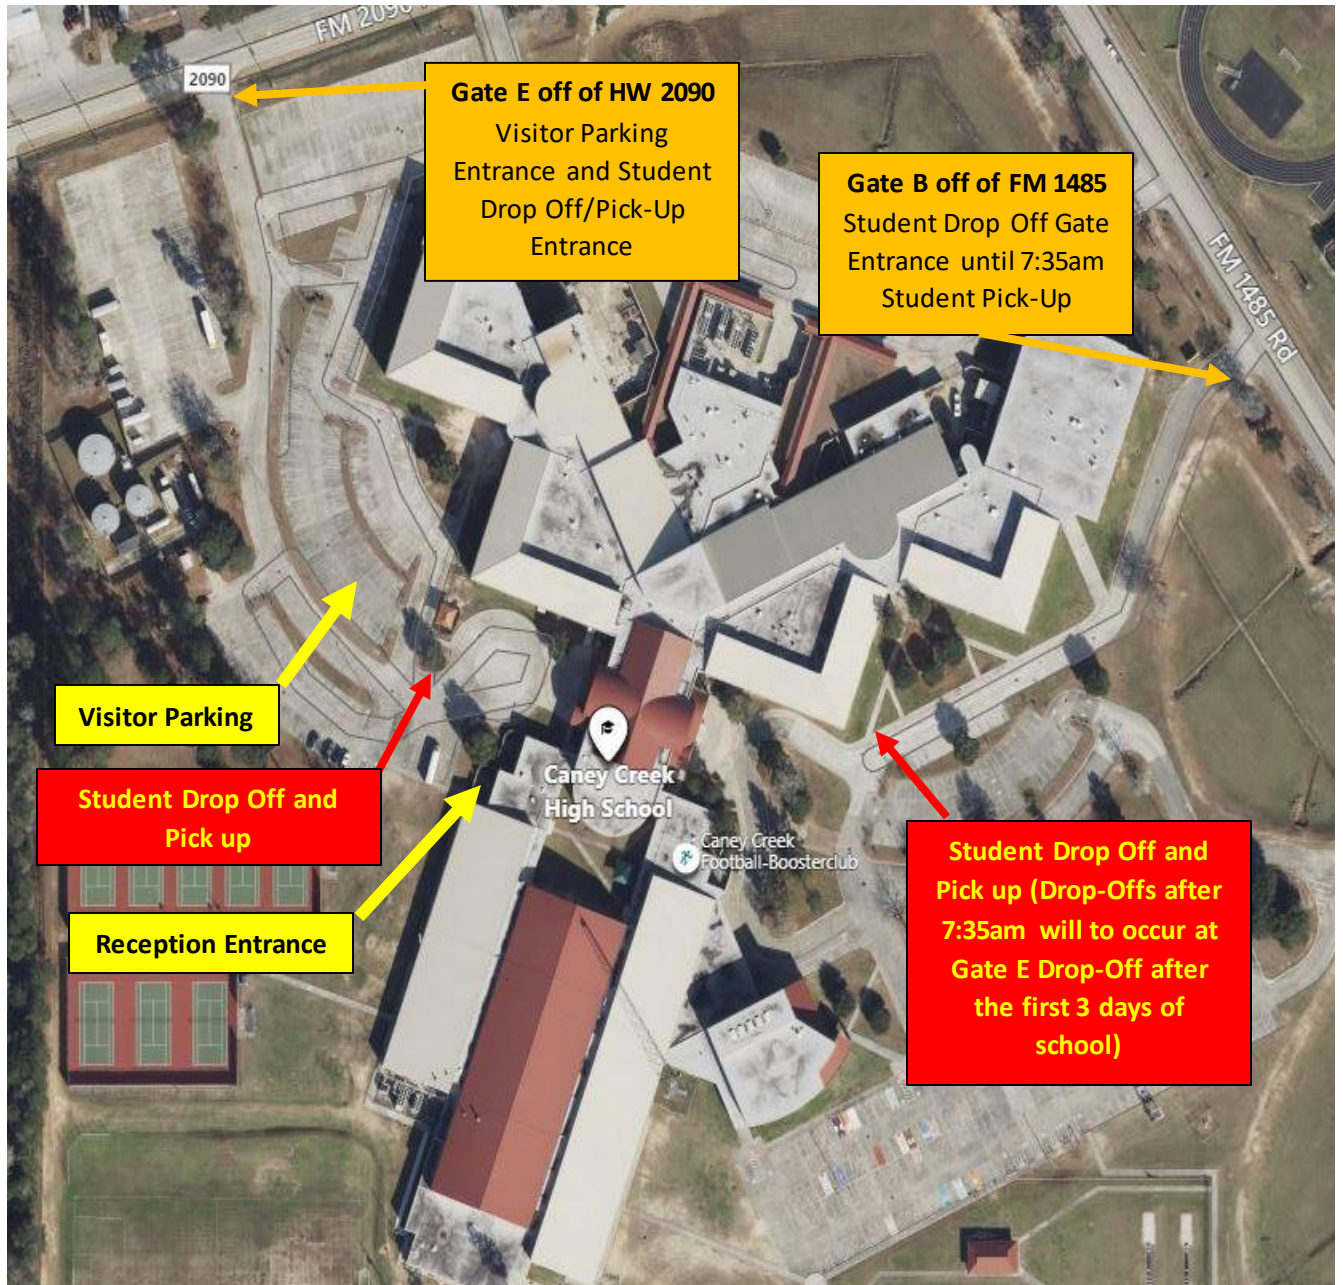

Student Drop-Off, Student Pick-Up and Visitor Entrance

- The temporary Visitor Reception area is near the back circle drive after entering through Gate E
- Gate E will be utilized for Student Drop-Off and Pick-Up during the school day.
- Gate B will be utilized for student Drop-Off and Pick-Up as well but only for a limited time in the mornings. If you have to drop off your child after 7:35am, please use Gate E so the students can check into school through the reception area.
- This first few days of school be prepared to arrive earlier than your normally scheduled Drop-Off time. The traffic in the area may be backed up the first few days.